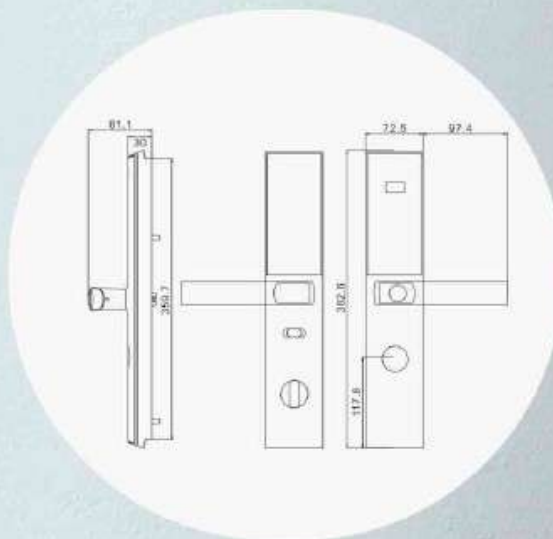

EA-A2

FINGERPRINT DOOR LOCK

Operation display screen

SPECIFICATION

Size: 6068 Normal Mortise

Material: Aluminum alloy

Connection method: Wifi

Power supply: Lithium battery

UNLOCKING

- Phone
- Fingerprint
- 1 2 3
4 5 6
7 8 9
* 0 # Password
- Card reading
- Key
- Emergency power supply

MORTISE